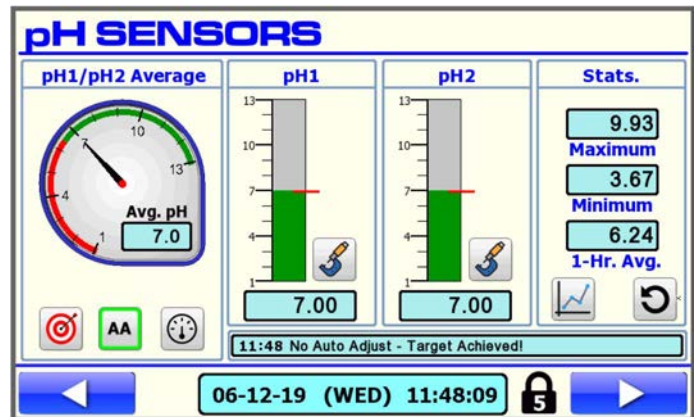

VARIOUS SCREENSHOTS

Distributed by:

www.centaur-asiapacific.com
info@centaur-asiapacific.com

*Hong Kong, Macau, Singapore, Malaysia, Indonesia, Vietnam, Thailand, China, Guam and other parts of Asia.