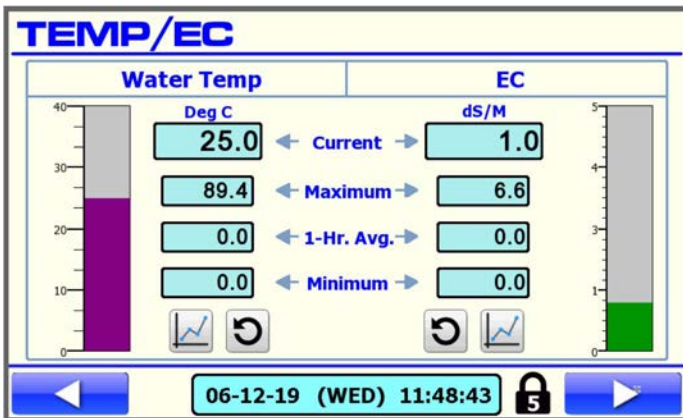

VARIOUS SCREENSHOTS

Distributed by:

www.centaur-asiapacific.com
info@centaur-asiapacific.com

*Hong Kong, Macau, Singapore, Malaysia, Indonesia, Vietnam, Thailand, China, Guam and other parts of Asia.