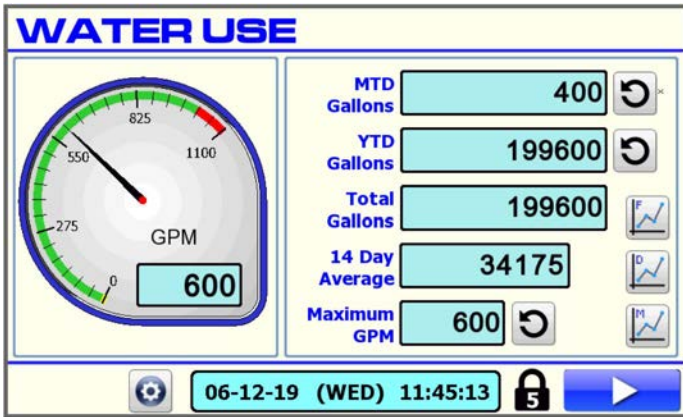

VARIOUS SCREENSHOTS

Distributed by:

www.centaur-asiapacific.com
info@centaur-asiapacific.com

*Hong Kong, Macau, Singapore, Malaysia, Indonesia, Vietnam, Thailand, China, Guam and other parts of Asia.