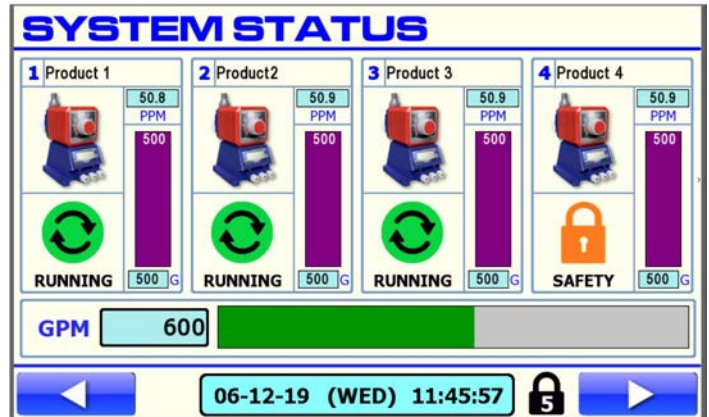

VARIOUS SCREENSHOTS

Distributed by:

www.centaur-asiapacific.com
info@centaur-asiapacific.com

*Hong Kong, Macau, Singapore, Malaysia, Indonesia, Vietnam, Thailand, China, Guam and other parts of Asia.