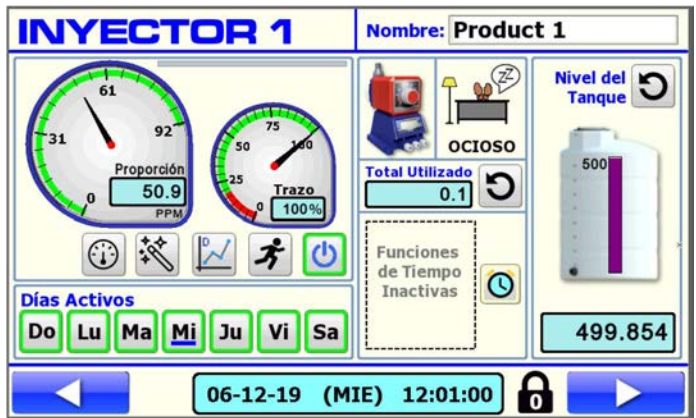

VARIOUS SCREENSHOTS

Distributed by:

www.centaur-asiapacific.com
info@centaur-asiapacific.com

*Hong Kong, Macau, Singapore, Malaysia, Indonesia, Vietnam, Thailand, China, Guam and other parts of Asia.