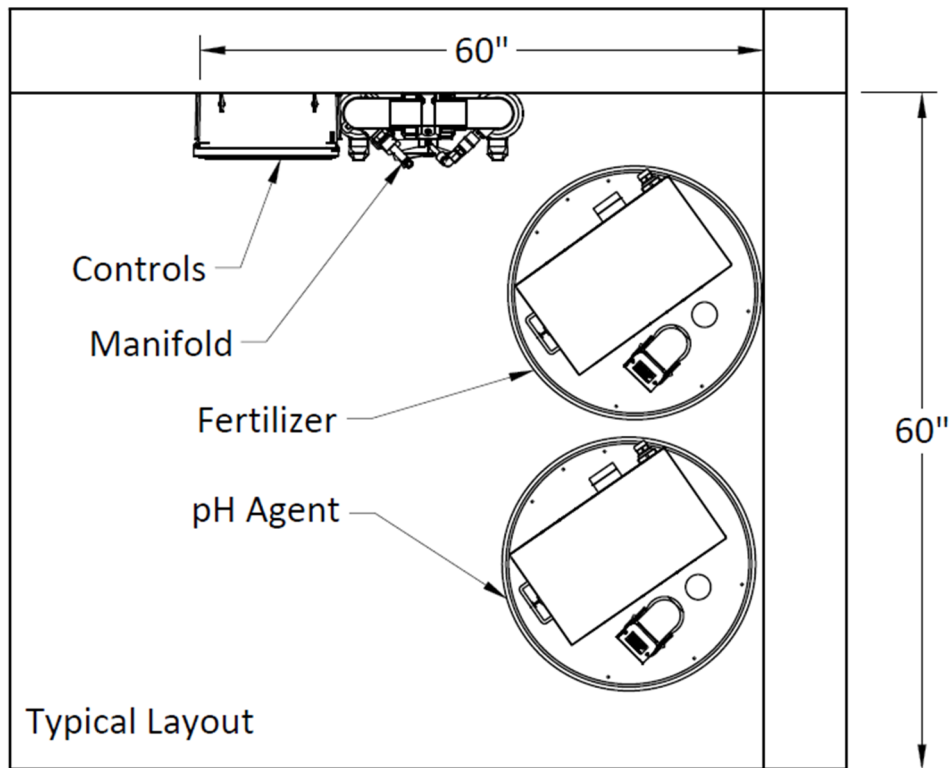

W5 Series Technical Information

Specifications

Dimensions	Variable
Pump Diaphragm	PTFE
Pump Liquid end	Reinforced Polypro, or PVDF
Seals	Viton
Check valves	Ceramic
Input Power	110-120VAC Single Phase at 10 AMP
Pump capacity	1.3, 2.3, 5.5, or 8.5GPH
Pressure max.	150 PSI
Mounting	Mounting Suitable for Drum, Tote, or Bulk Tank (specify at ordering)

Pre wired power cordset for standard 120VAC Outlet.

Specifications Subject to Change at Manufacturers Discretion

WERECON Inc.

3320 N. 29th Ave / Phoenix, AZ 85017 / 1-888-WERECON
www.werecon.com

Distributed by:

www.centaur-asiapacific.com
info@centaur-asiapacific.com

*Hong Kong, Macau, Singapore, Malaysia, Indonesia, Vietnam, Thailand, China, Guam and other parts of Asia.