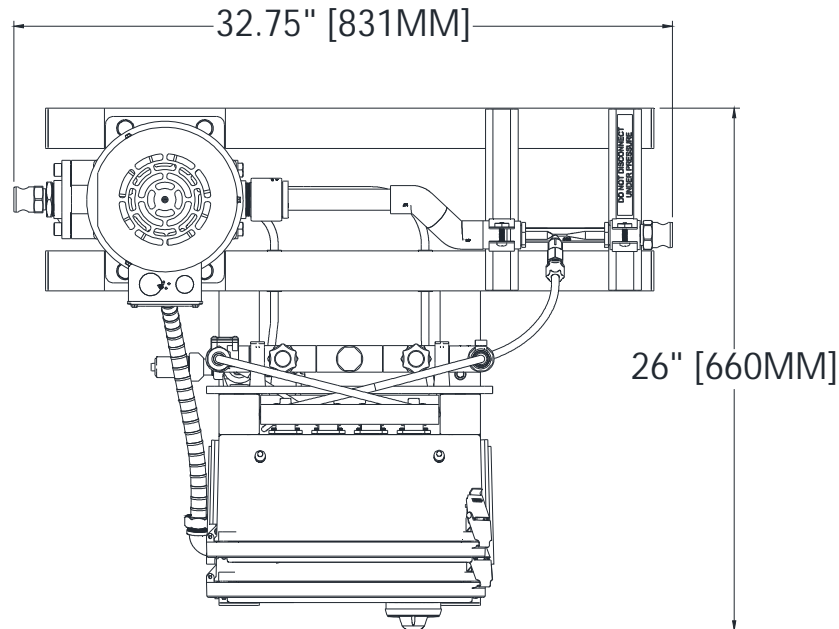

W-7 Series Technical Information

BASE CHASSIS DRAWING - ACTUAL LAYOUT MAY VARY.

Typical Specifications

Dimensions	33W" X 26D" X 45H"
Product Output	20GPH or 6.1GPH (Depending on Model)
Input Power	240V 1Ø at 20A or 480 3Ø at 7A
Electrical Rating	Nema 4 for Outdoor Use
Weight	150 pounds
Max Pressure	150PSI
Ambient Temperature	120 °F
Frame Construction	304 Stainless Steel
Materials	
Chemical Handling	FEP, FPR, Polypropylene, 316SS, PVDF, and XLPE
Water Handling	Brass, 304SS, PVC and Synthetic Rubber
Intake	3/4" NPT
Discharge	3/4" NPT
Required Flow Sensor	Data Industrial Model 220 or Equivalent

WERECON Inc.

3320 N. 29th Avenue / Phoenix, AZ 85017 / 1-888-WERECON
www.werecon.com

Distributed by:

www.centaur-asiapacific.com
info@centaur-asiapacific.com

*Hong Kong, Macau, Singapore, Malaysia, Indonesia, Vietnam, Thailand, China, Guam and other parts of Asia.